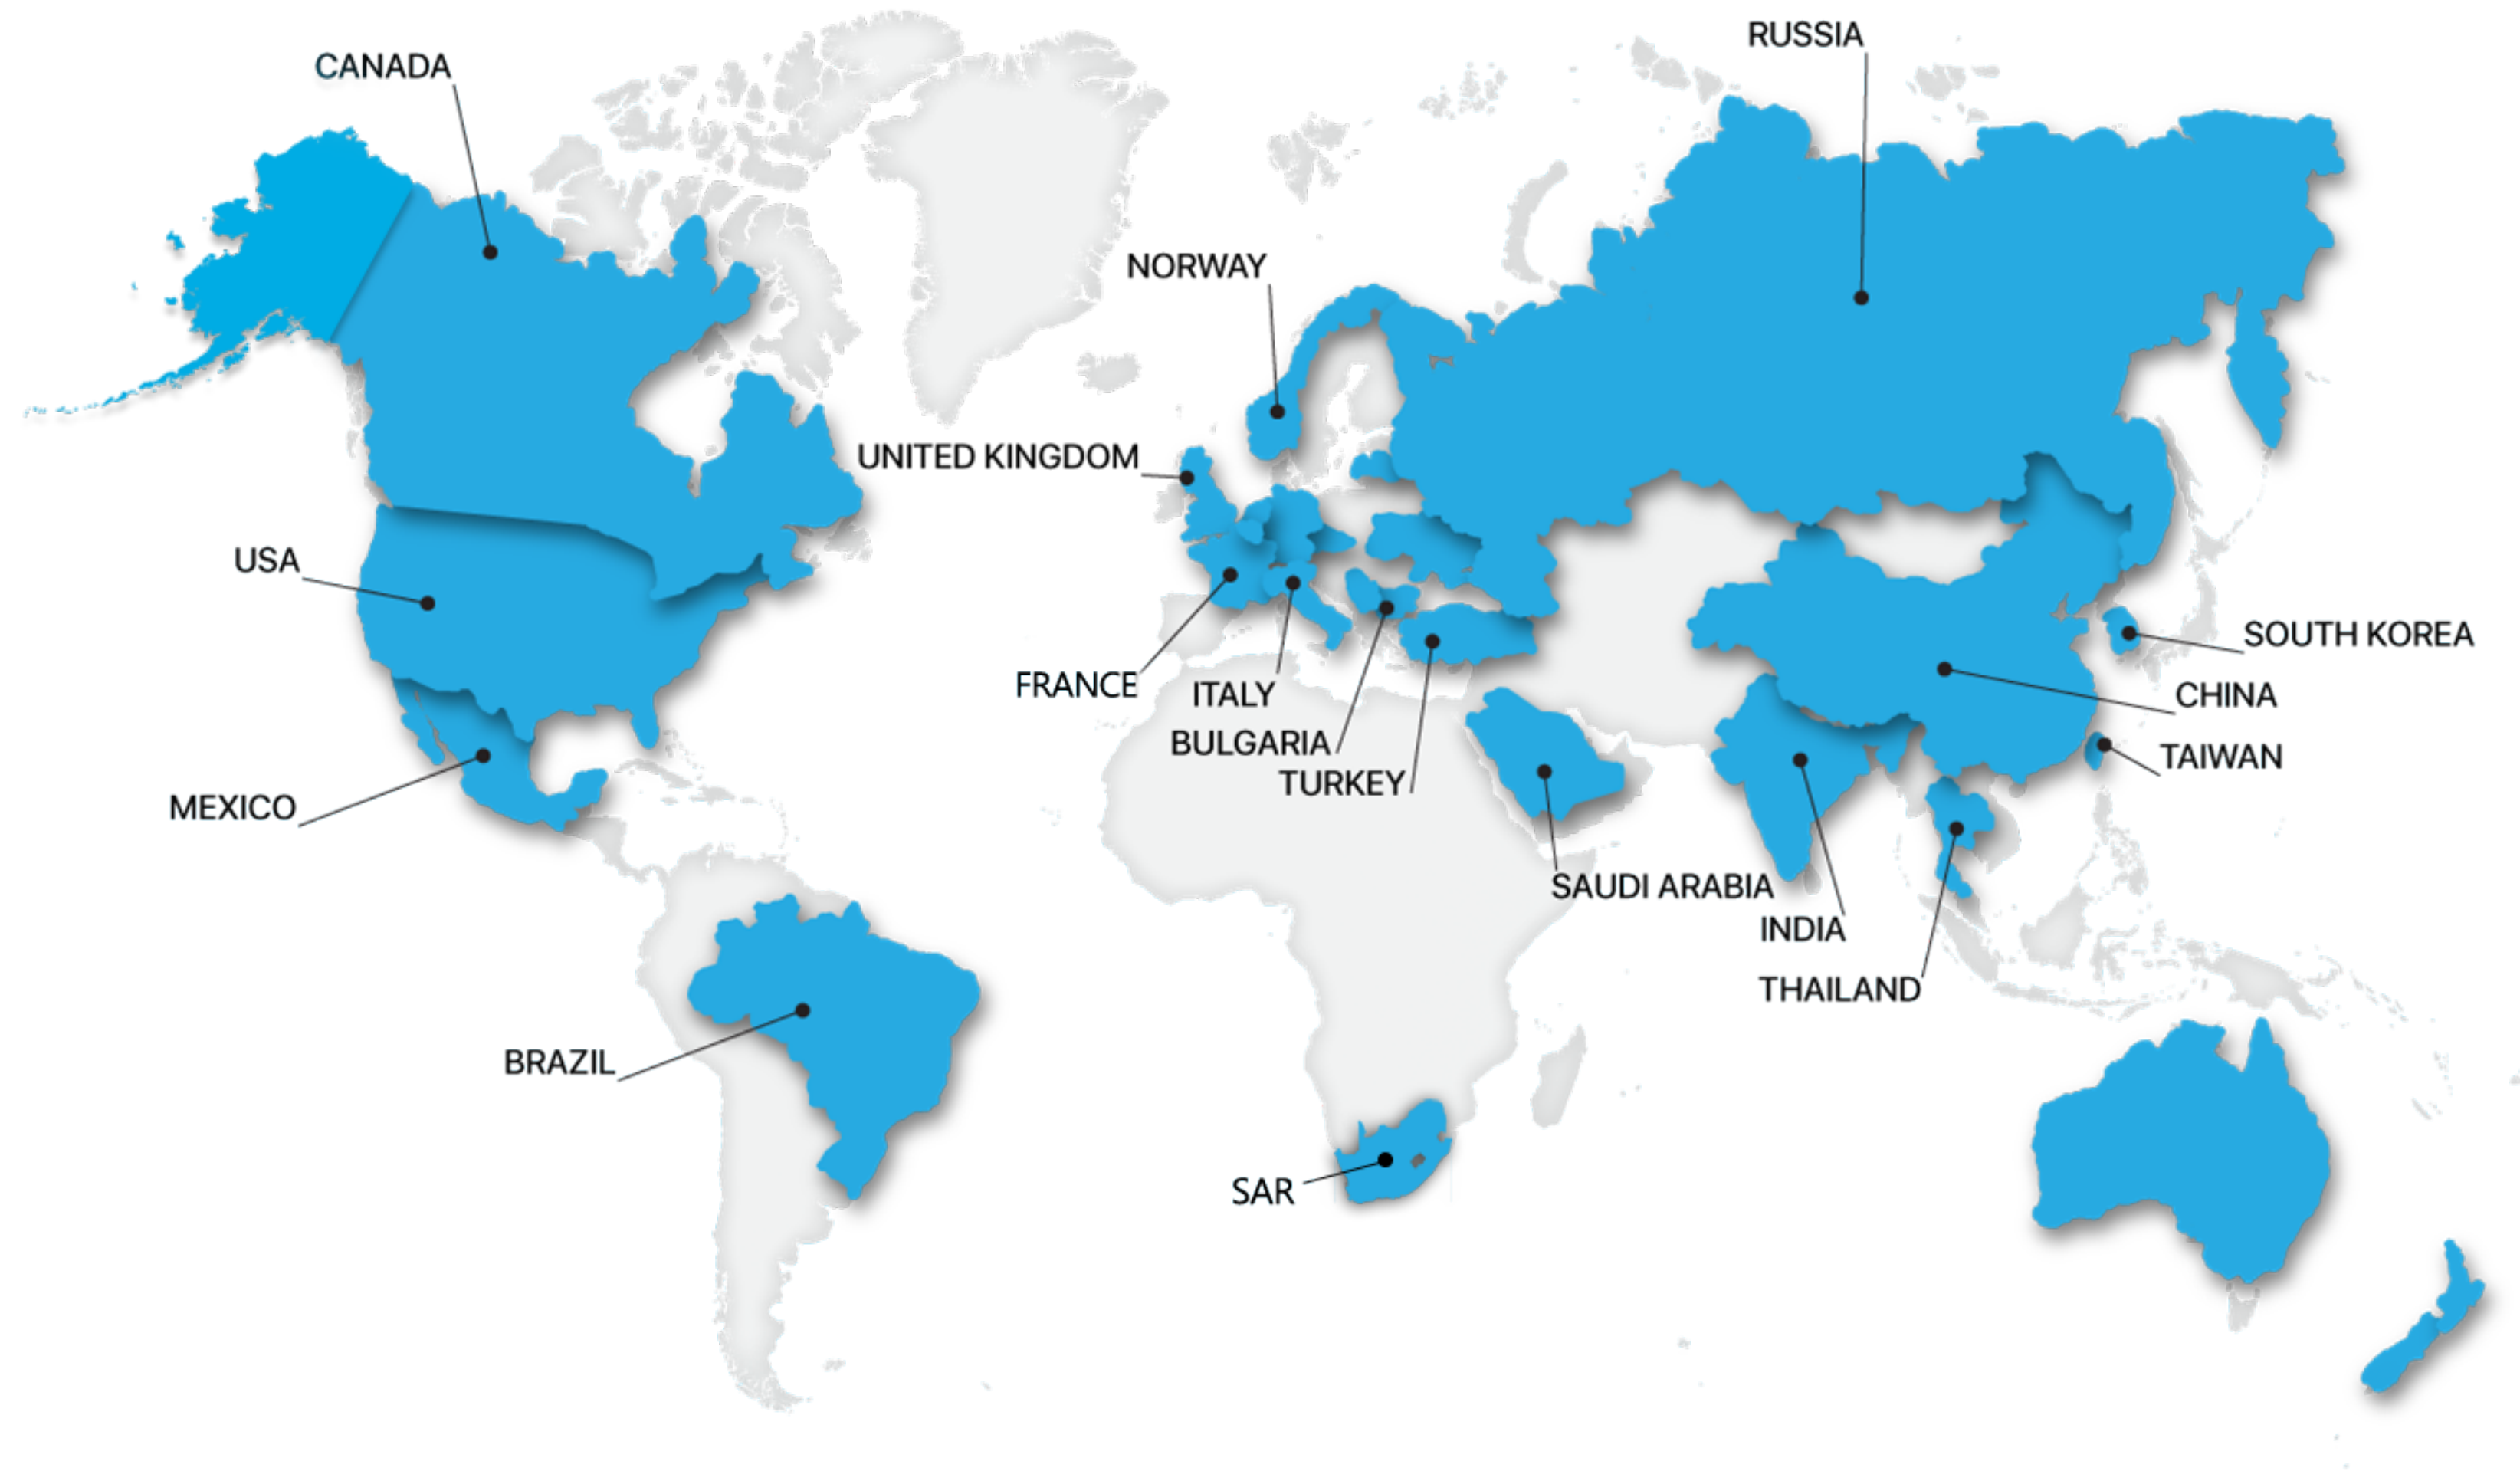

iRidium
mobile

Everything is under Control

iRidium mobile

company-developer
of a platform to control
Smart home and IoT devices.

Founded in 2008

Headquarters — Nizhny Tagil (Russia)

Representative office — Moscow (Russia)

Authorized Partners' Offices

Netherlands

Czech Republic

Greece

Turkey

Spain

New Zealand

Taiwan

Romania

Brazil

Mexico

South Korea

Norway

Sales in 72 Countries

TOP 10

- Russia
- Israel
- China
- USA
- the Netherlands
- Taiwan
- Brazil
- Mexico
- the Czech Republic
- Australia

Our Numbers

687

Certified iRidium
Specialists worldwide

2000

Active
integrators worldwide

1700

Projects with iRidium
annually

Company Structure