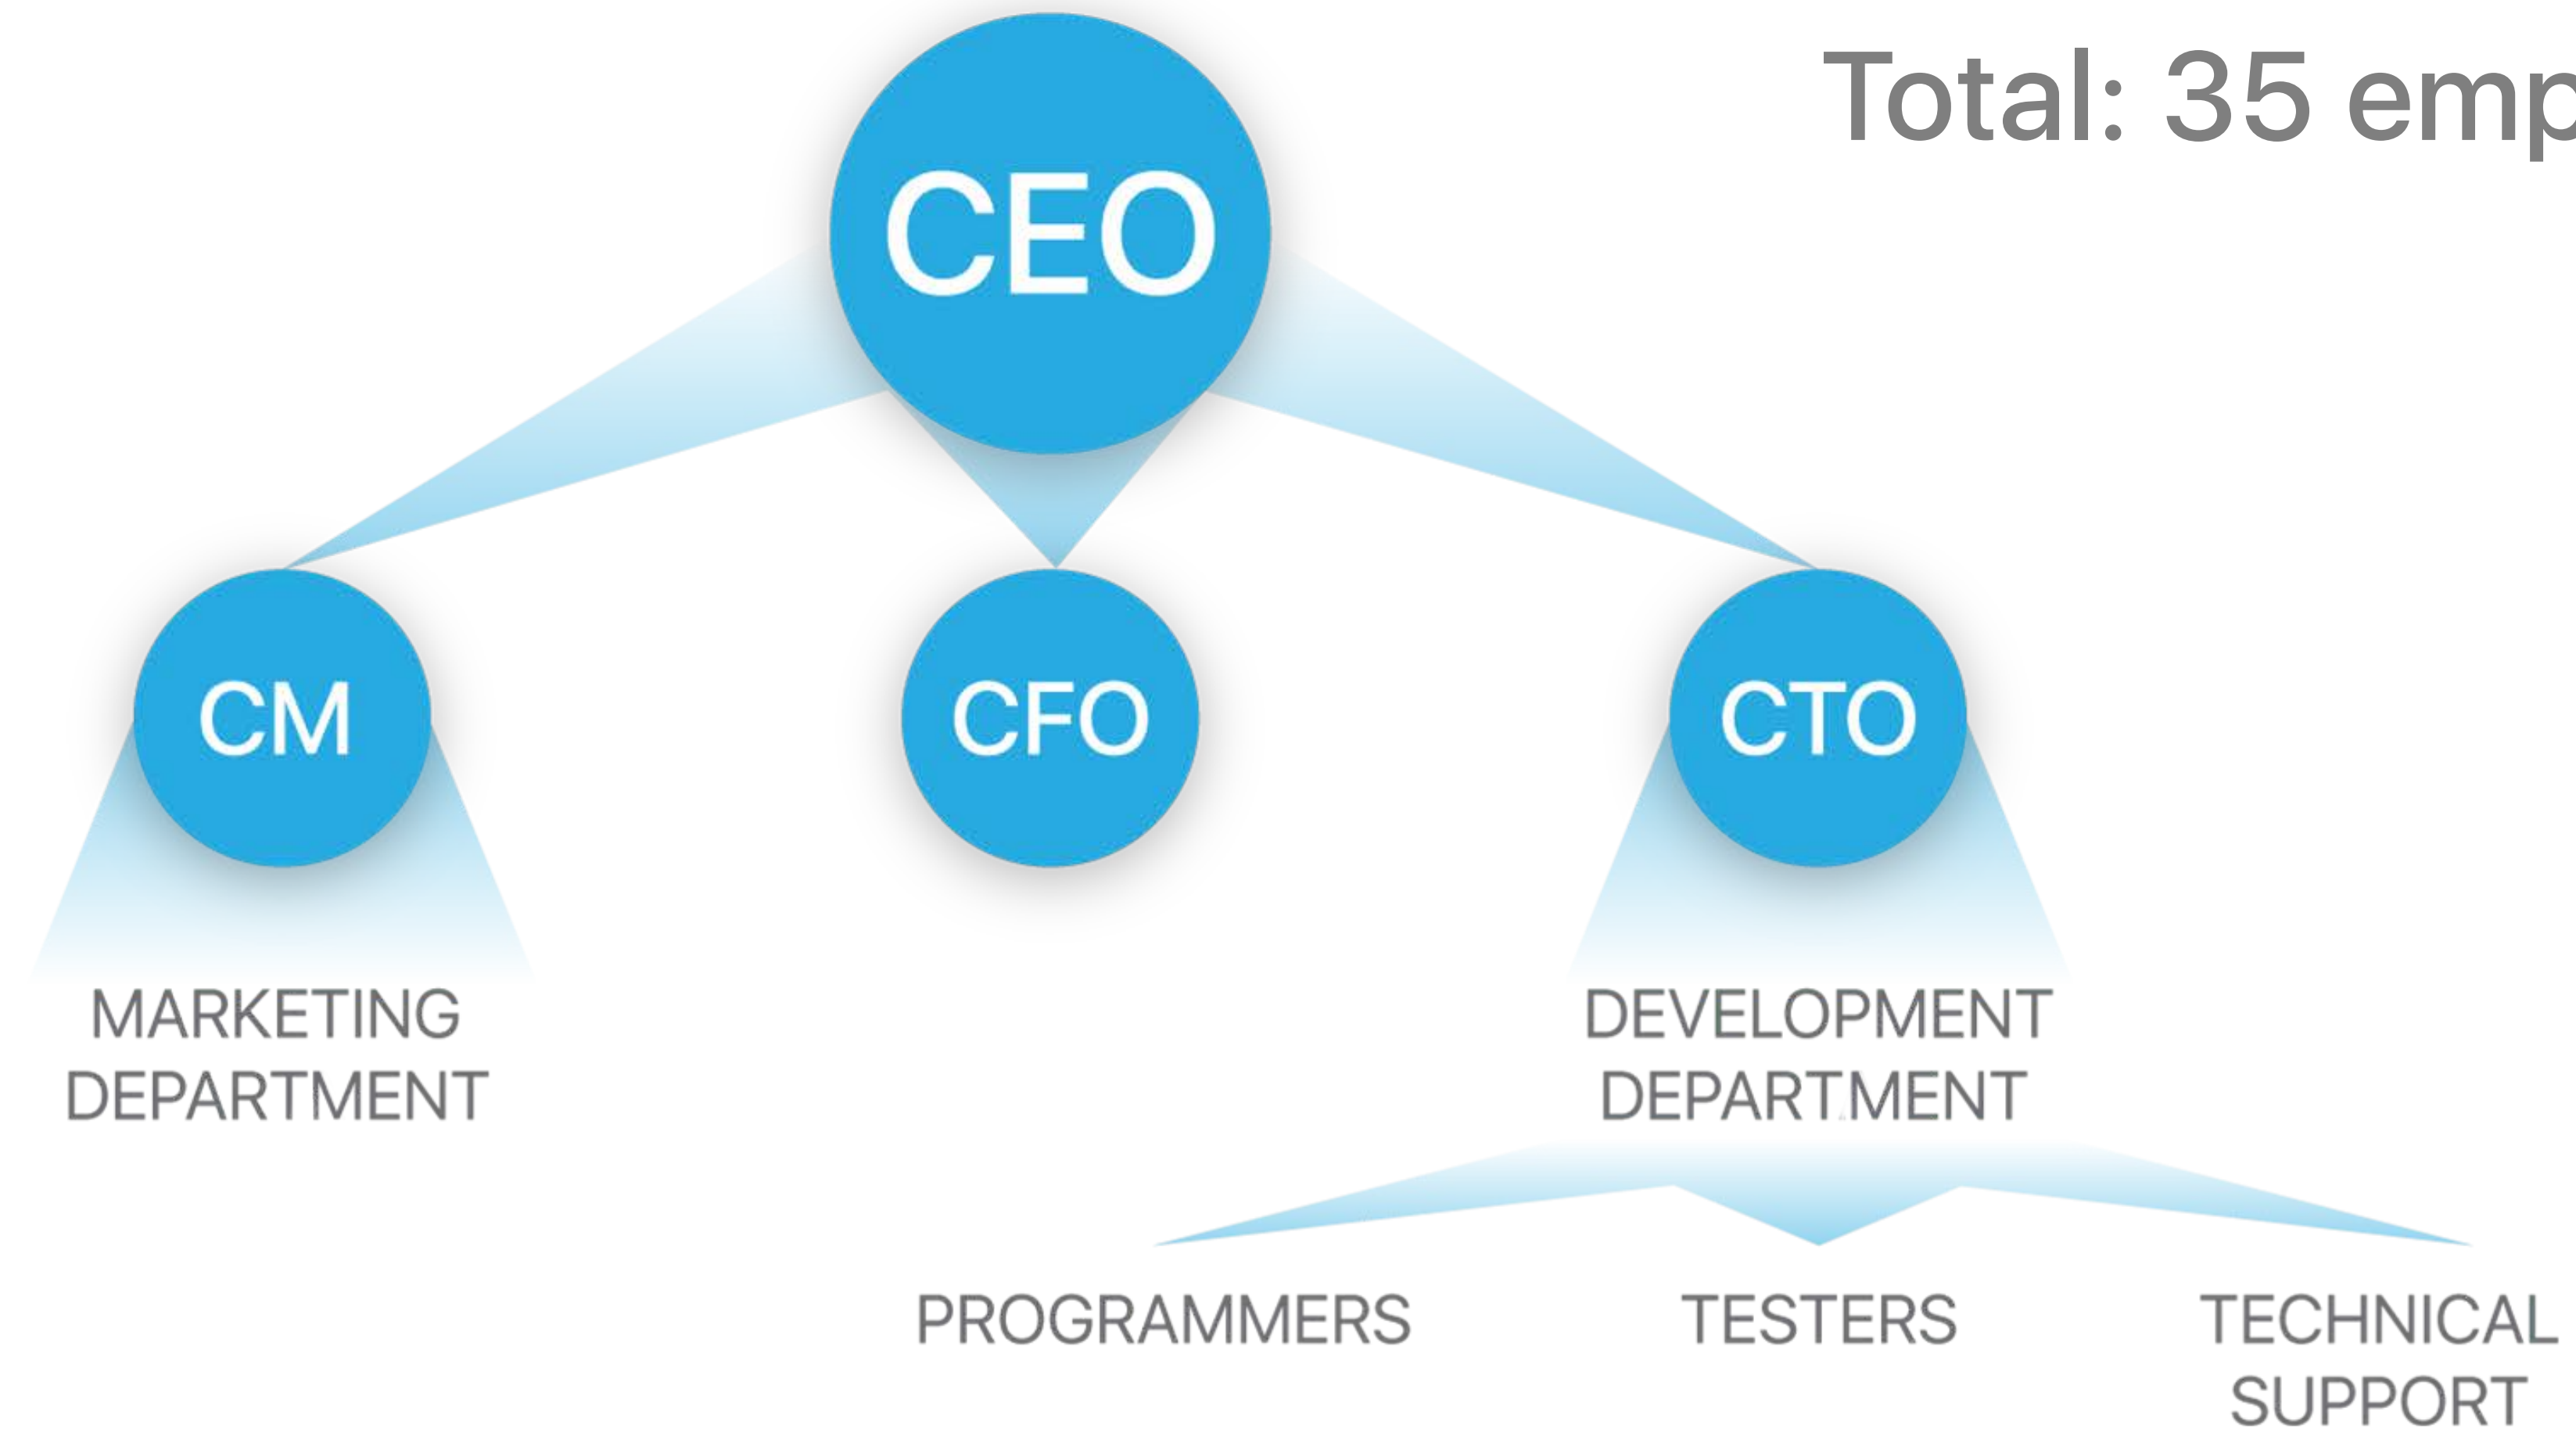

Our Numbers

687

Certified iRidium
Specialists worldwide

2000

Active
integrators worldwide

1700

Projects with iRidium
annually

Company Structure

Total: 35 employees

Membership in Professional Organizations

Manufacturer Partners

HDL®

GUINAZ

embedded
systems

DOMATICA
GLOBAL SOLUTIONS

Helvar