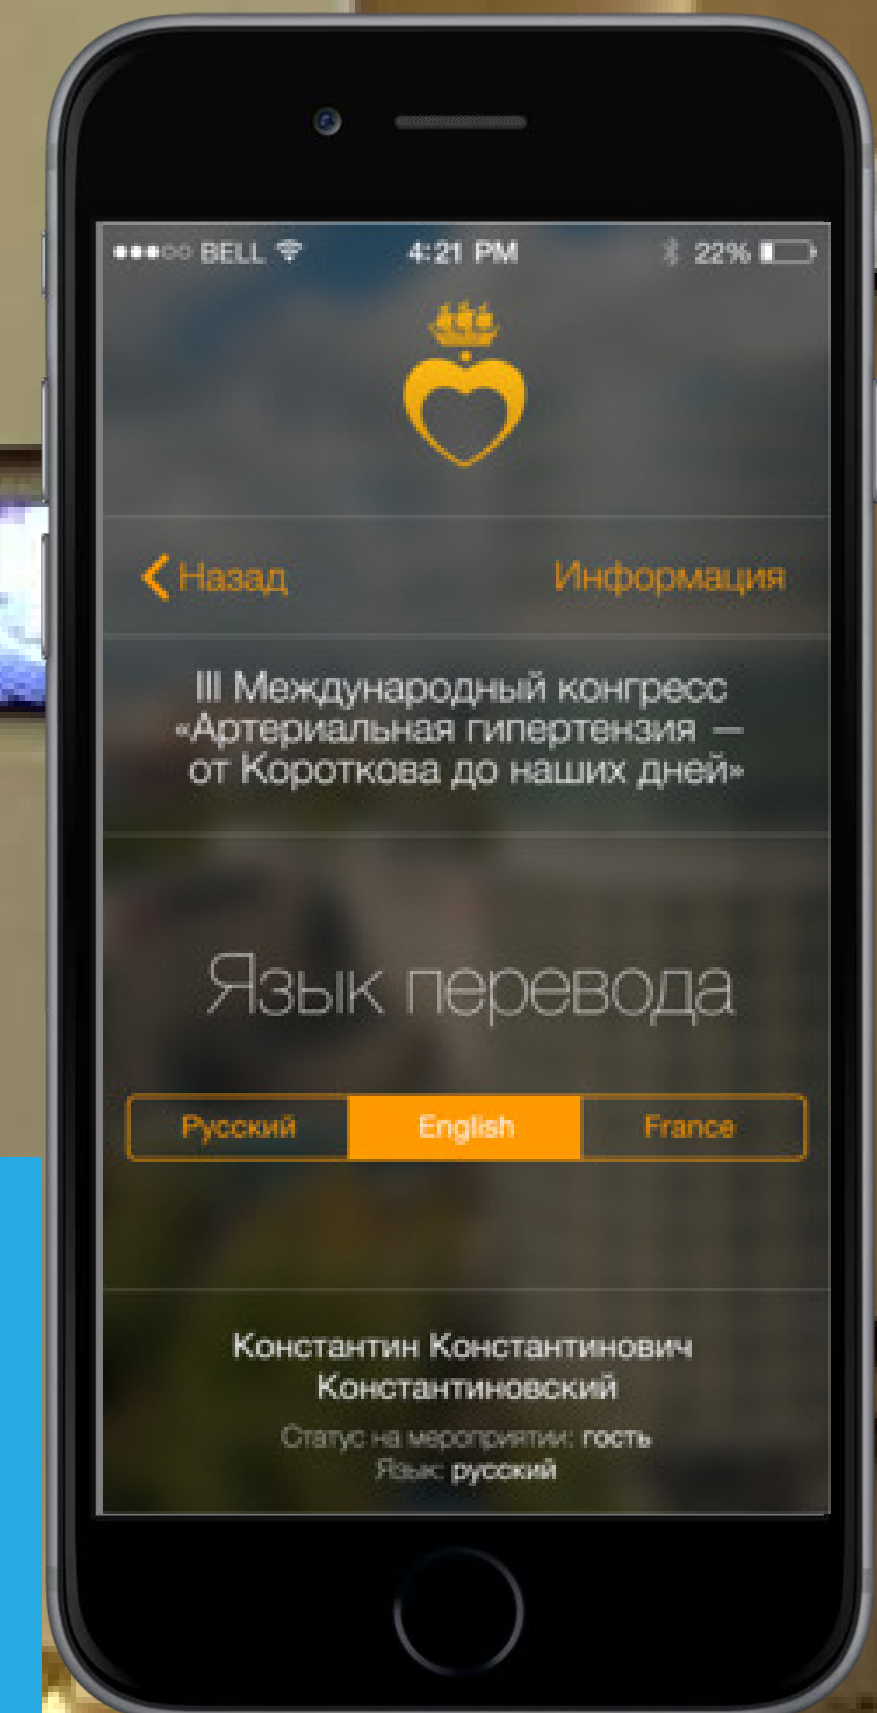

Hospital

Office

Projects with iRidium

AMX

European comission

Brussels, Belgium

iRidium is used in meeting rooms and master technical rooms

AMX, AV