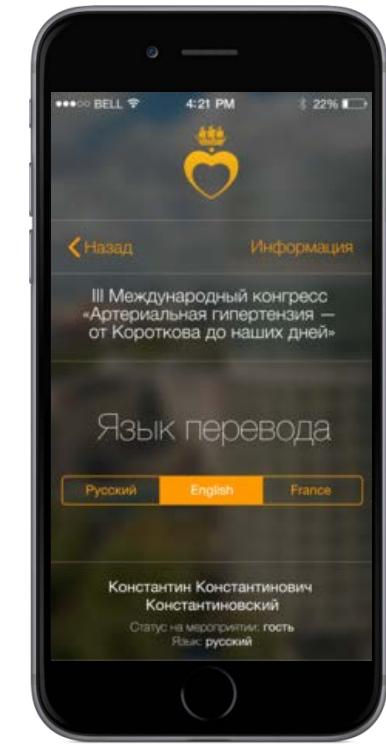

Branded Apps by iRidium

OEM-solutions by iRidium
mobile for a particular client

ConSys mobile